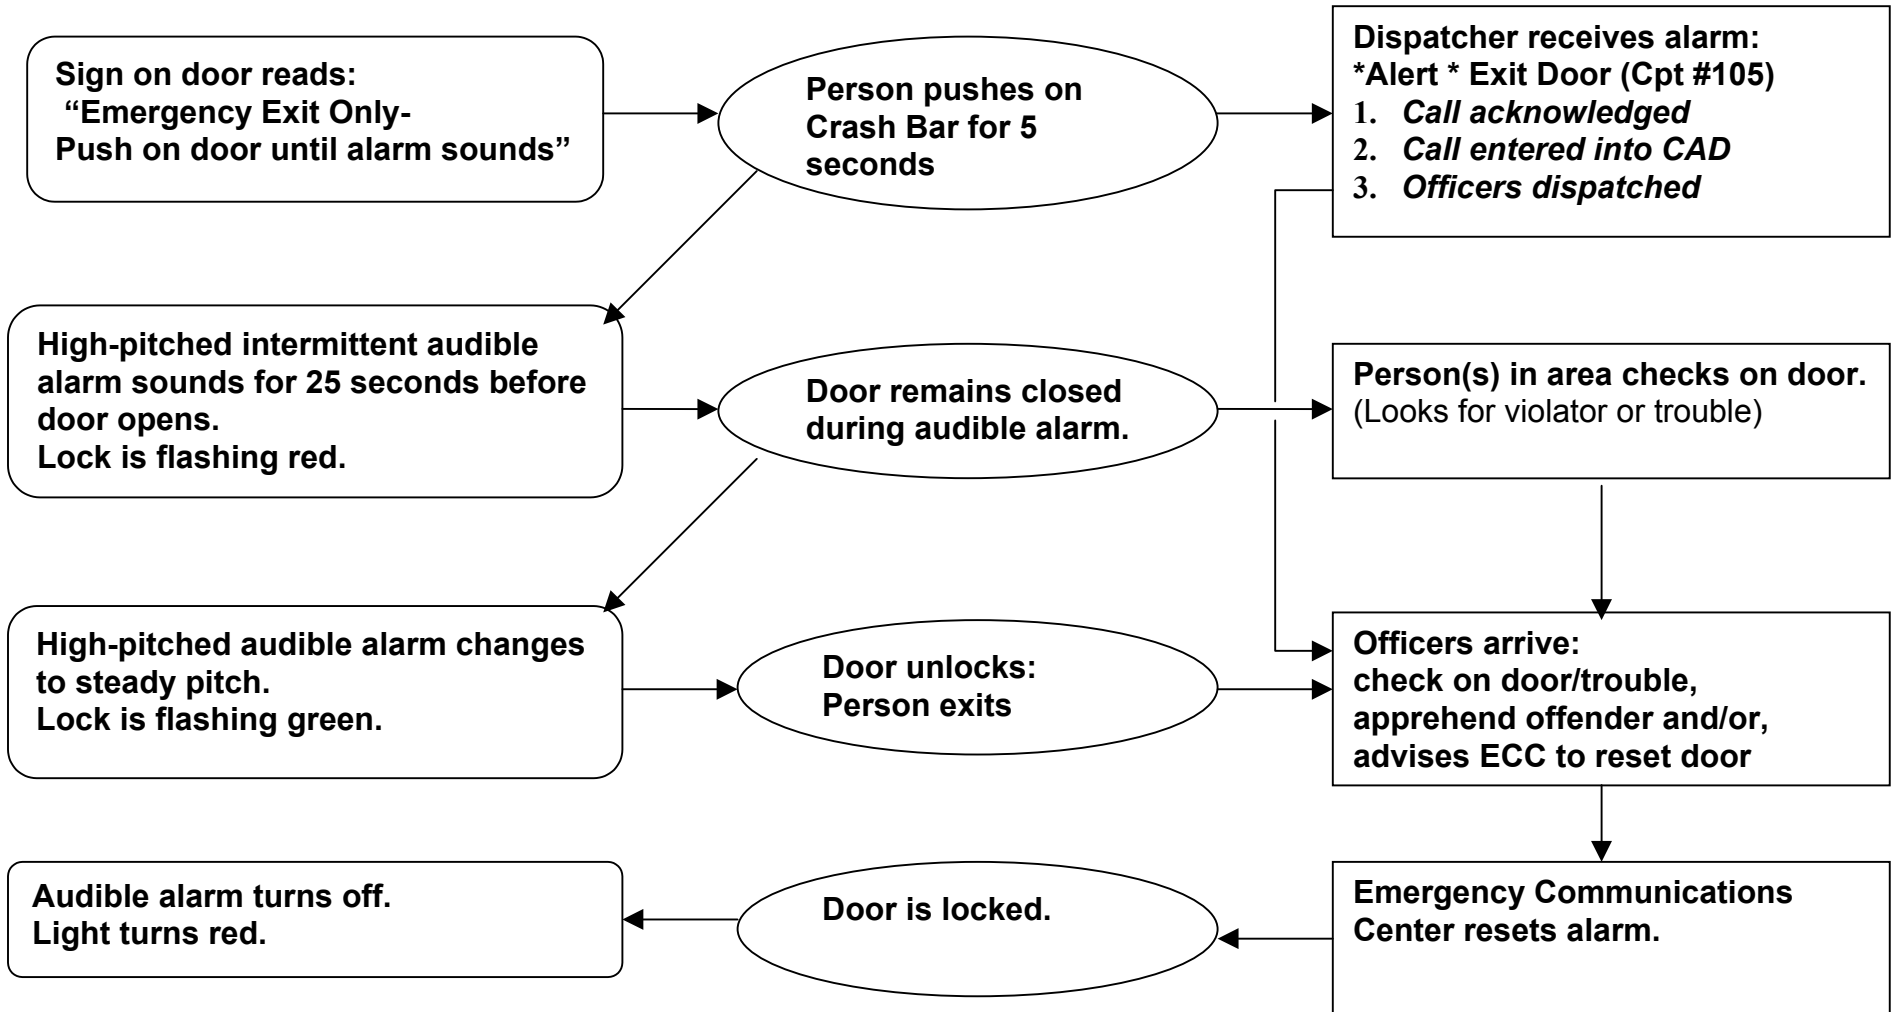

VCU POLICE DEPARTMENT

DELAYED EGRESS (EXIT) DOOR ALARM DIAGRAM

DELAYED EGRESS (EXIT) DOOR ALARM

What the person at the door sees or hears

What action is occurring at the door

What other actions are taking place

If there are any questions about how the system works, please contact:

Sergeant Nicole Dailey (804) 828-6226, *Access Control Manager / VCUPD*