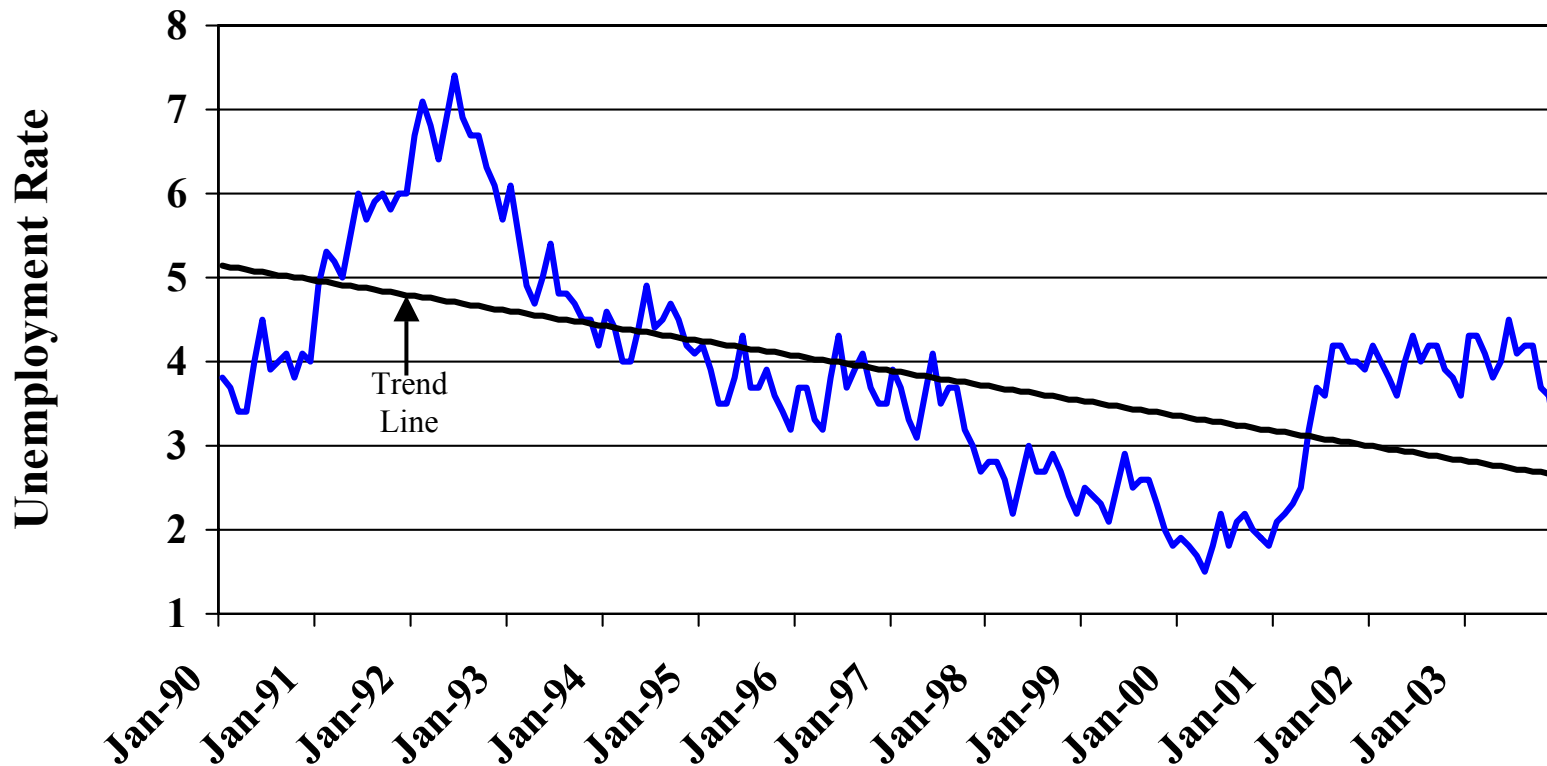

Unemployment Rate (Richmond-Petersburg MSA)

Sources: Bureau of Labor Statistics

*December 2003 was estimated by the Virginia Center for Urban Development