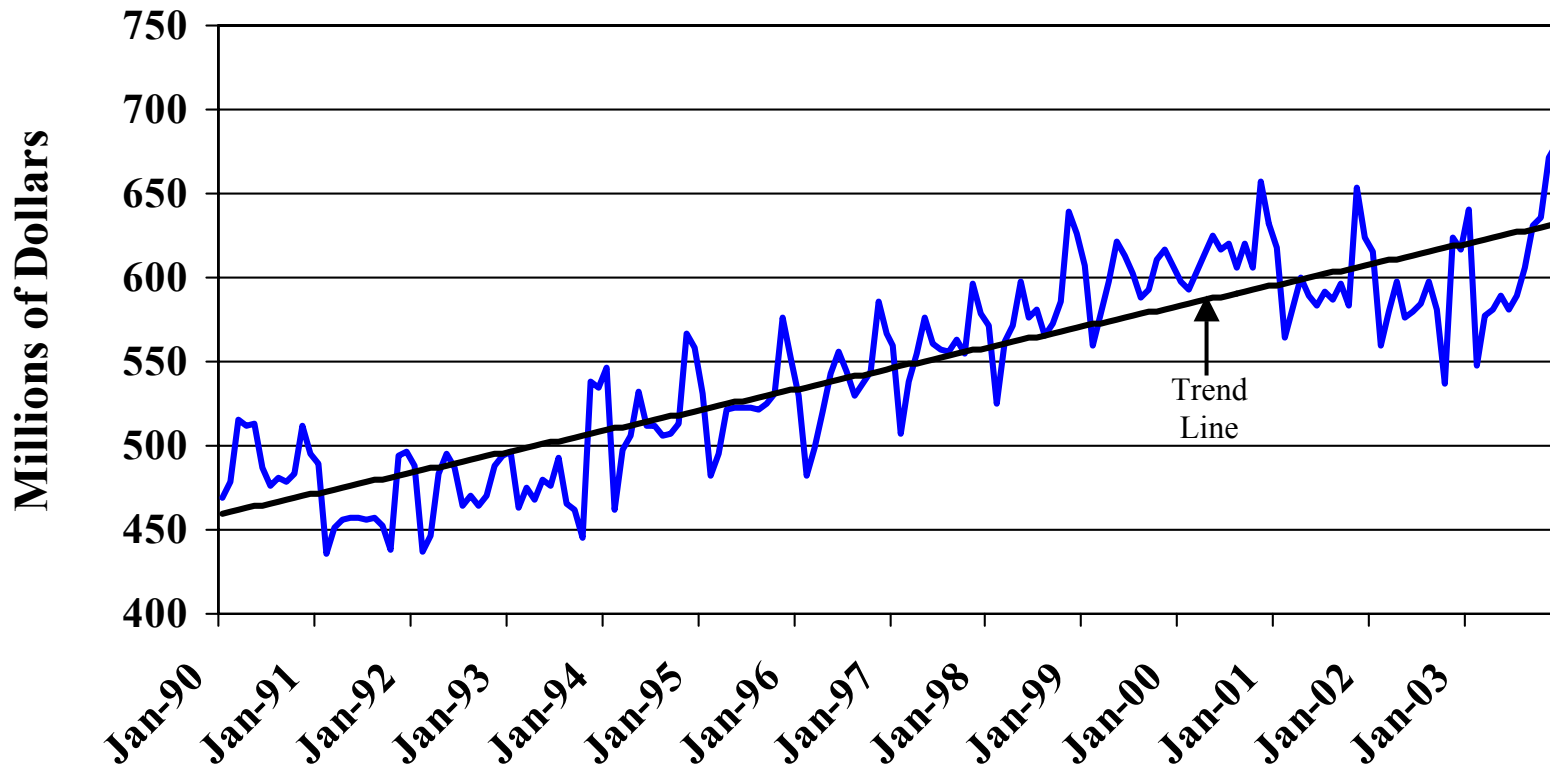

Monthly Real Retail Sales Three-Month Moving Average (Richmond-Petersburg MSA)

Sources: Virginia Department of Taxation and Bureau of Labor Statistics

*December 2003 was estimated by the Virginia Center for Urban Development