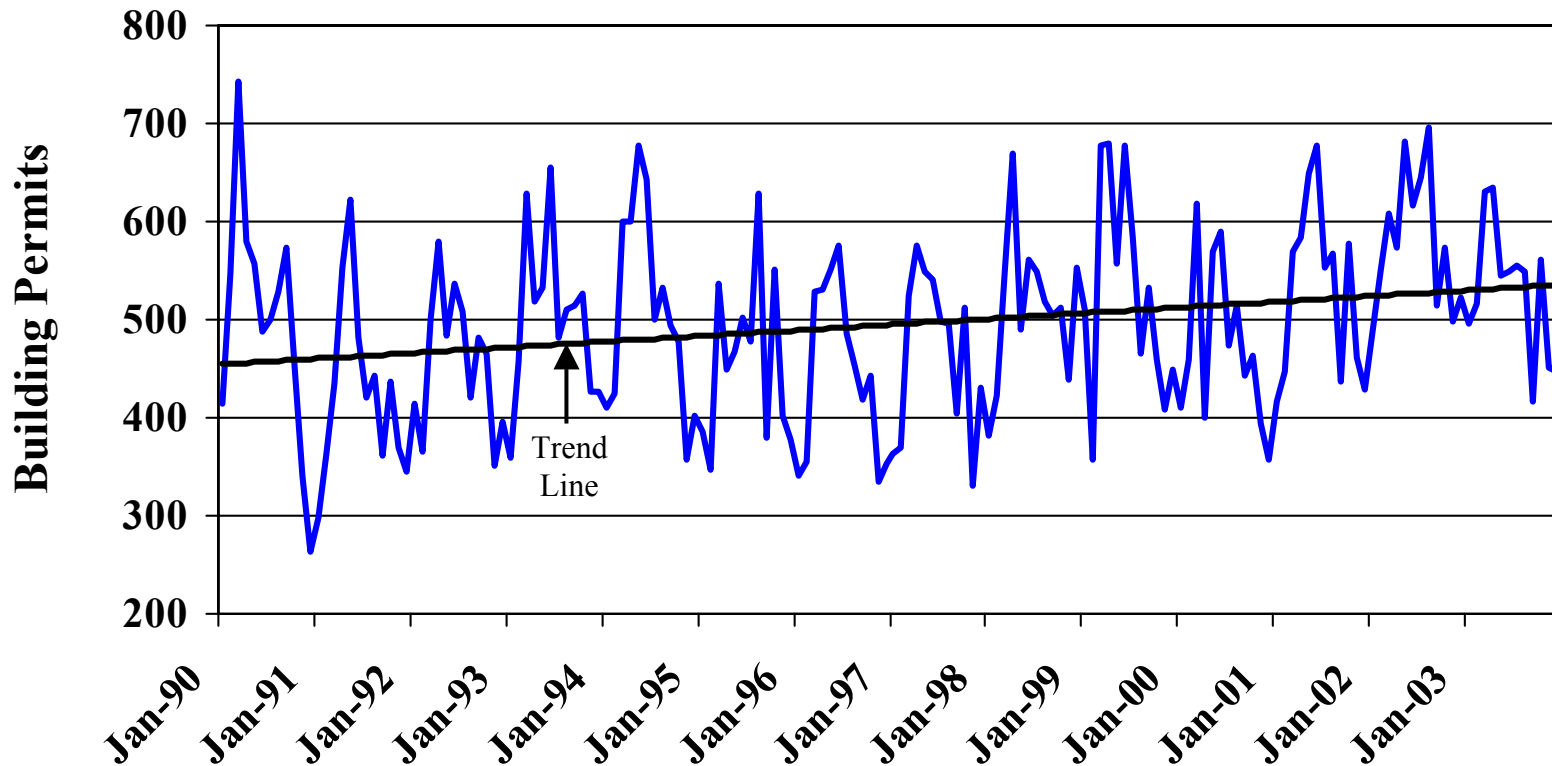

# Monthly Single Family Building Permits (Richmond-Petersburg MSA)

Sources: U.S. Census Bureau

\*December 2003 was estimated by the Virginia Center for Urban Development