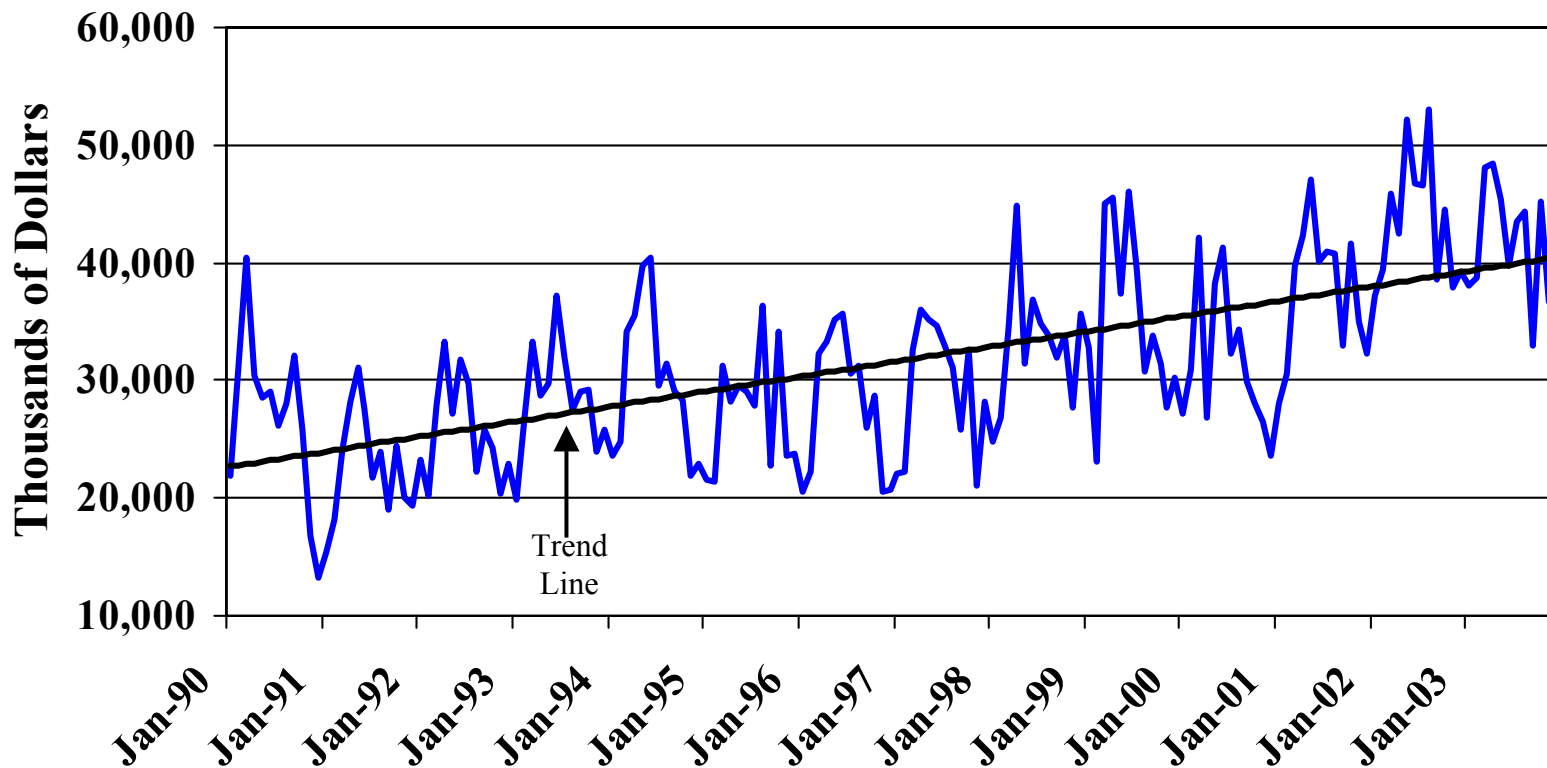

# Monthly Real Value of Single Family Building Permits (Richmond-Petersburg MSA)

Sources: U.S. Census Bureau and Bureau of Labor Statistics

\*December 2003 was estimated by the Virginia Center for Urban Development