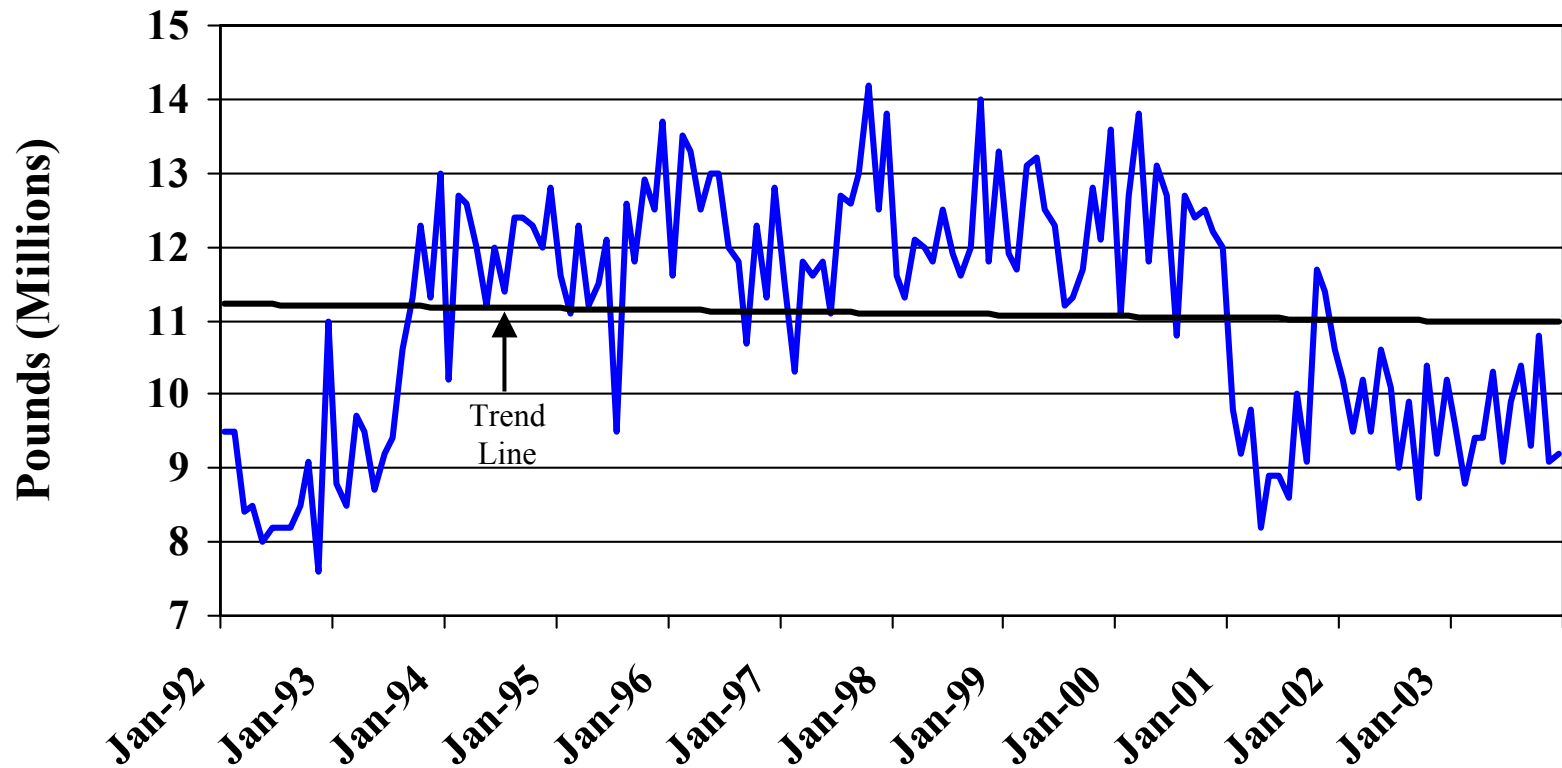

Airport Cargo (Richmond-Petersburg MSA)

Source: Richmond International Airport

*December 2003 was estimated by the Virginia Center for Urban Development